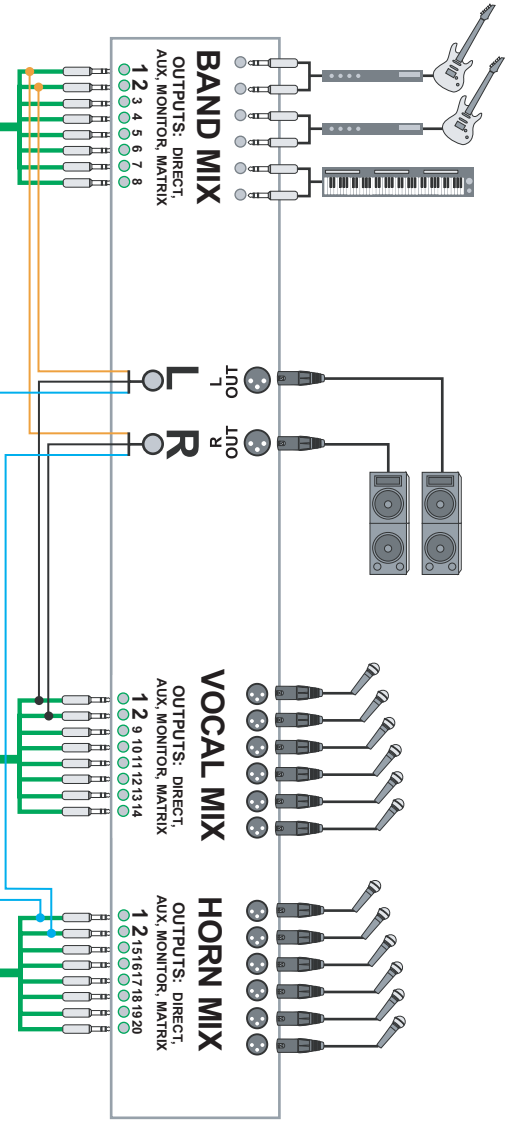

BAND HUB

"The Perfect Mix"
Connect Stereo Mix from Console to Each "Master Hub" - Inputs 1(L) & 2(R)

VOCAL HUB

HORN HUB