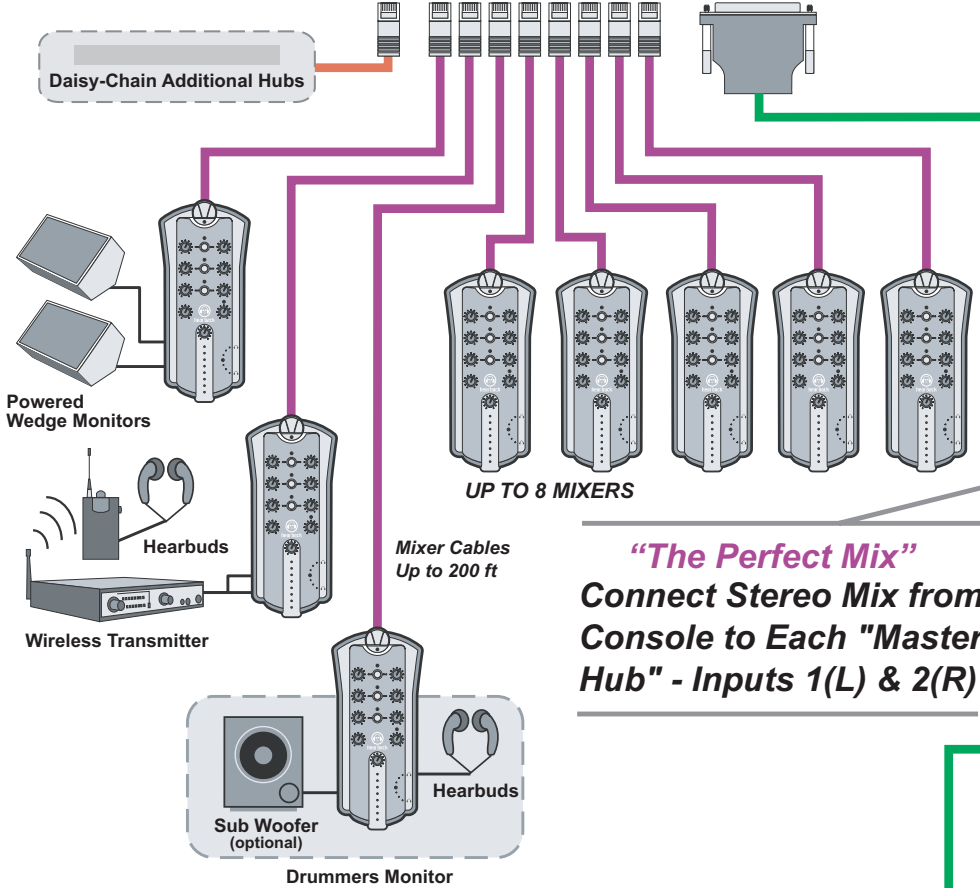

BAND HUB

"The Perfect Mix"
Connect Stereo Mix from Console to Each "Master Hub" - Inputs 1(L) & 2(R)

VOCAL HUB

HORN HUB